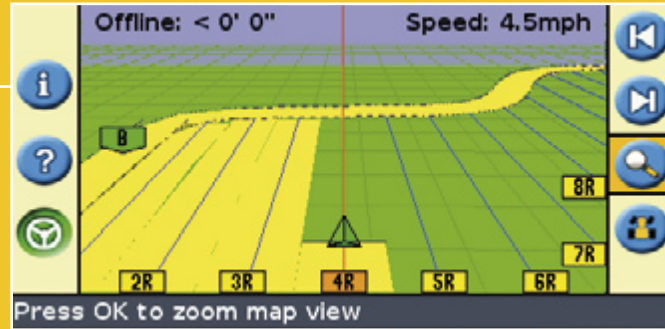

COVERAGE MAPPING PROVIDES BOLD VISUALS OF WHERE YOU'VE APPLIED

USB TRANSFERS FIELD DATA TO YOUR COMPUTER TO GENERATE PRINTED MAPS AND REPORTS

EXPAND YOUR PRODUCTIVITY

Add the **AgGPS® EZ-Steer®** assisted steering system for simple portable hands-free farming on hundreds of vehicle models—old and new.

Add the **AgGPS EZ-Boom™** 2010 automated boom switching and spray rate controller system to help save money on crop chemicals and fuel.

The **AgGPS Autopilot™** automated steering system uses the EZ-Guide® 500 as the display and receiver for high performance hands-free farming.

EZ-GUIDE 500

EZ TO USE

- ✓ Simple setup wizards for manual guidance and autosteer
- ✓ One-touch function buttons for quick operation and extra information
- ✓ Orient yourself quickly with perspective or plan map views
- ✓ Display and record field area, acres applied & application coverage maps